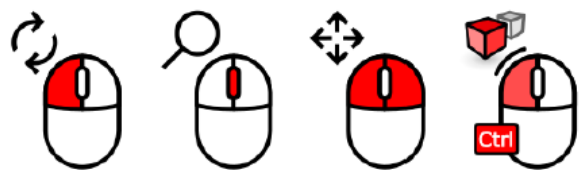

Castor Wheel

Select from list:

3D

This area requires a 3D PDF enabled viewer such as Adobe Reader.

To operate 3D view, use left mouse button to select & rotate, right mouse button to zoom, Ctrl+Right to zoom to region, Ctrl+Left to pan left, right, up, down. If blank, select "Trust this document" on yellow bar.